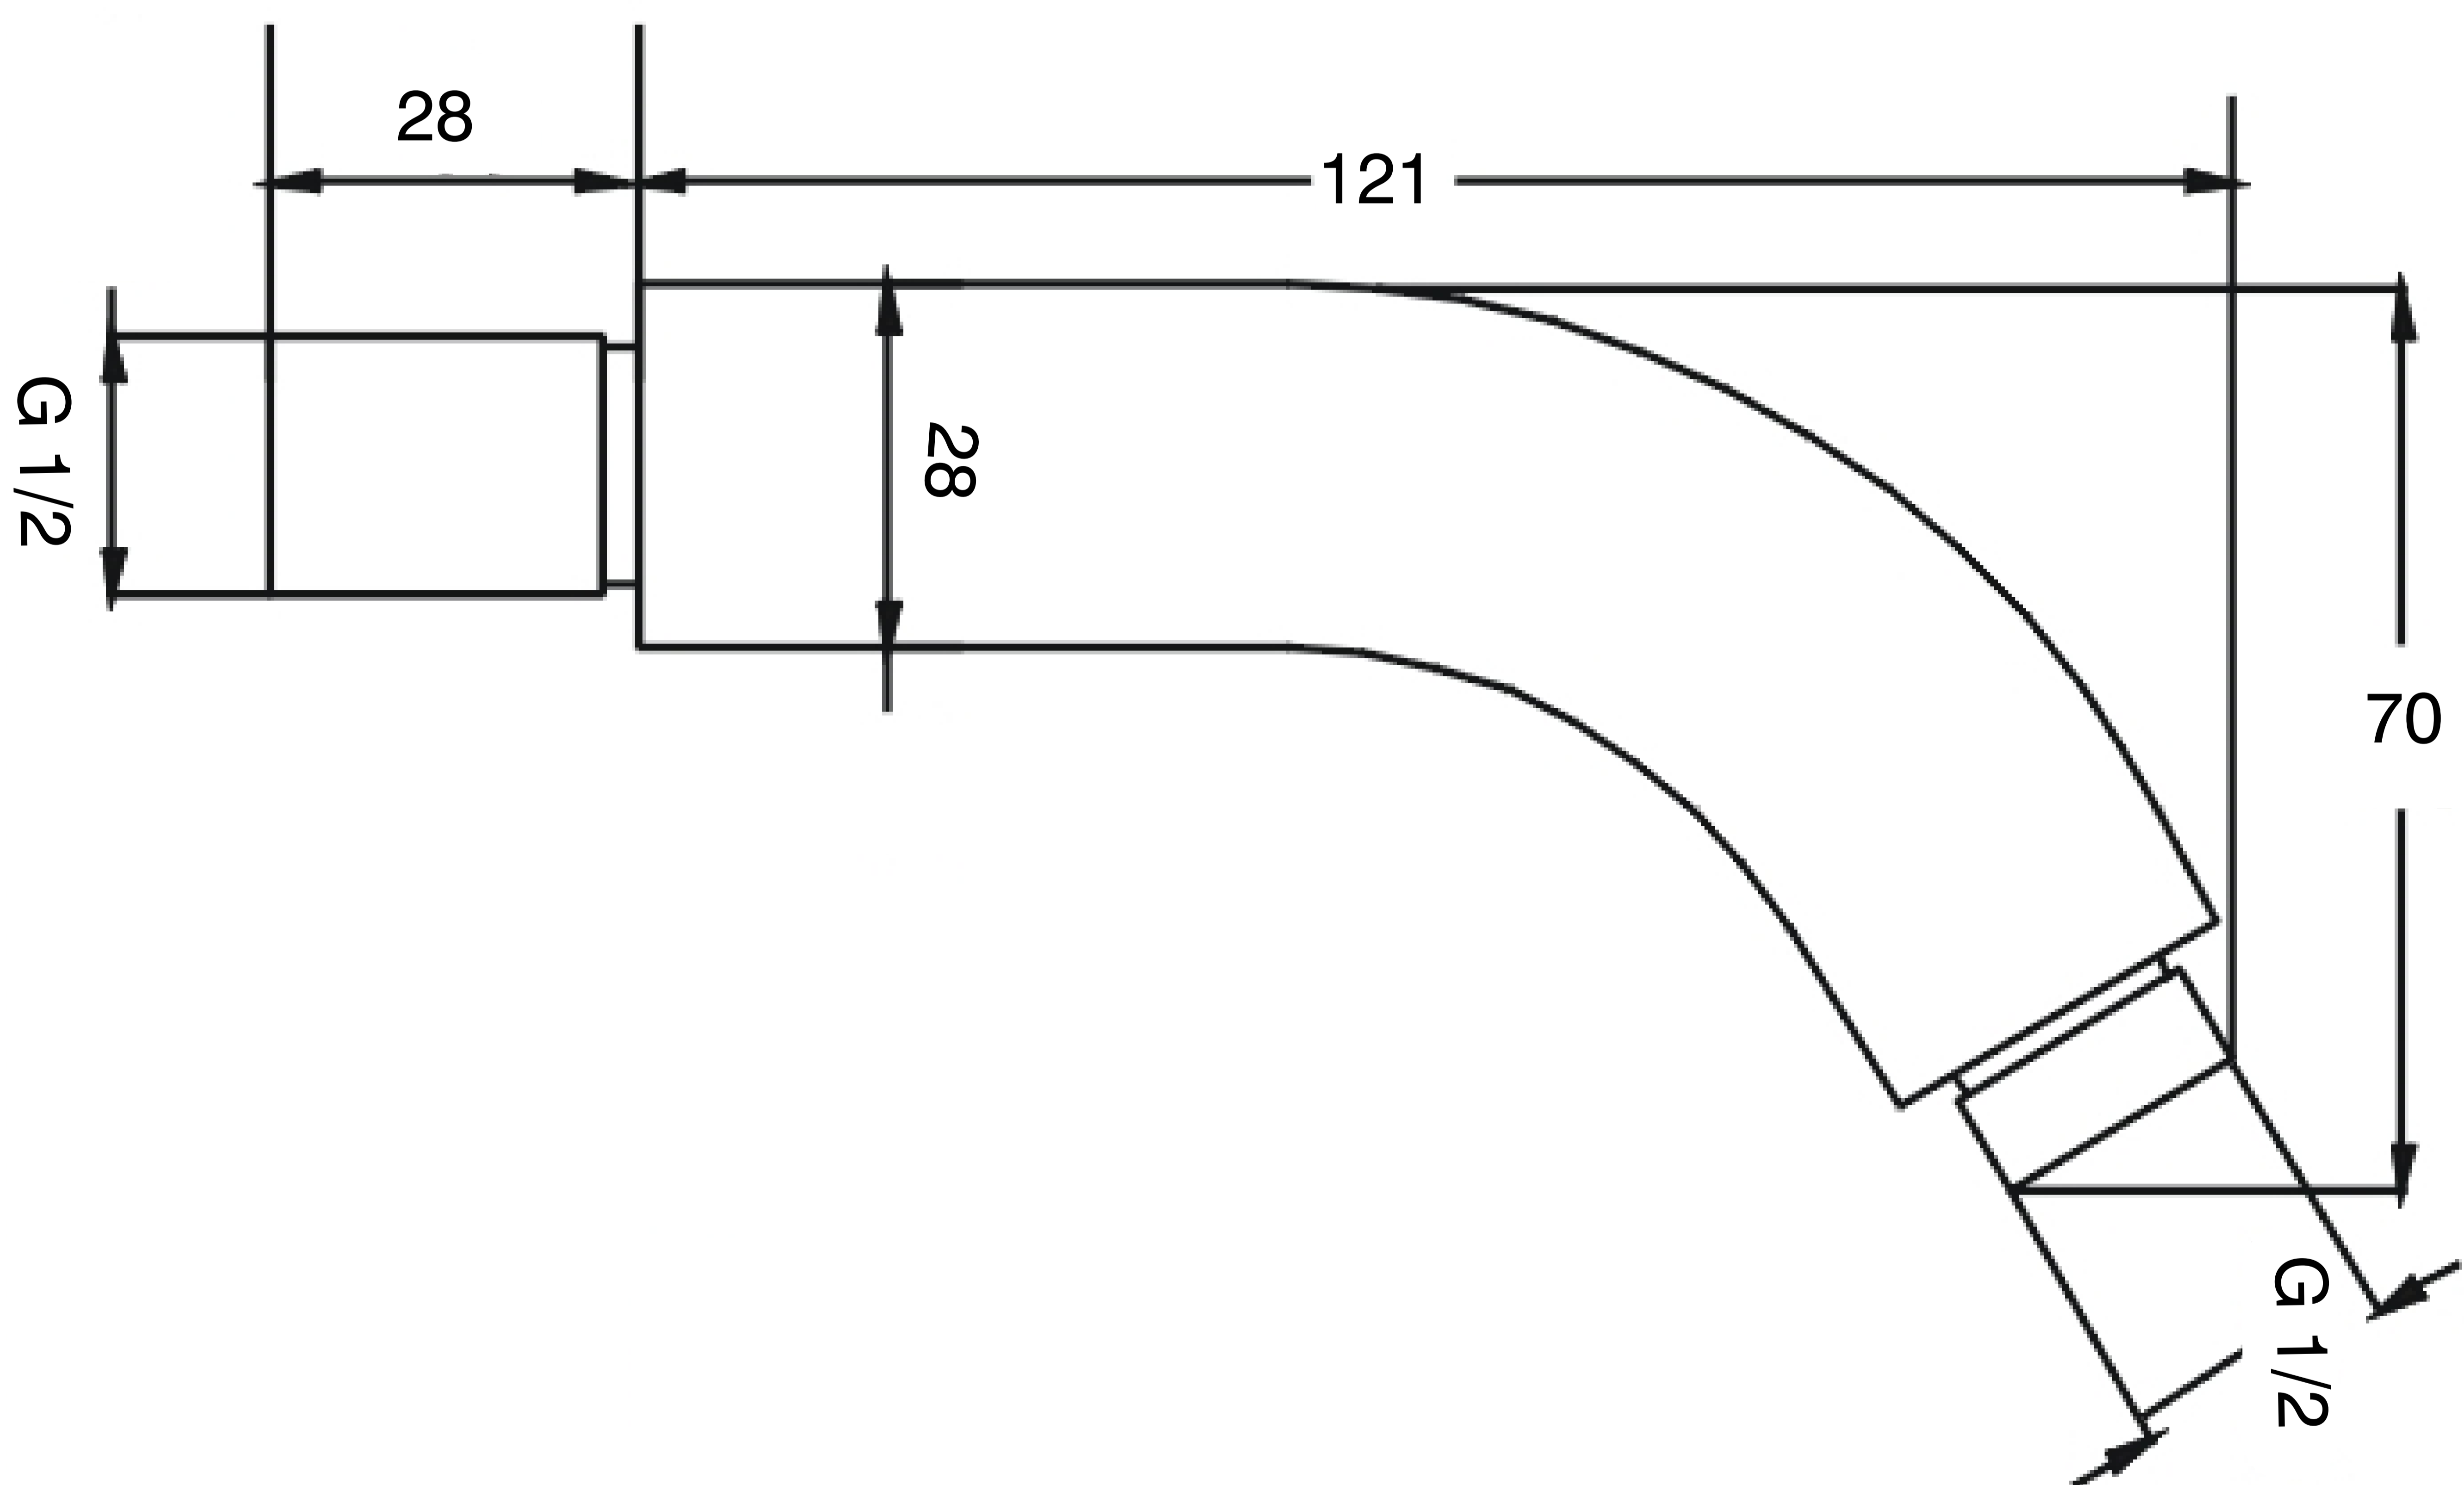

Brass Shower Arm

Product Code : 1456

Technical Drawing

All dimension are in **mm**